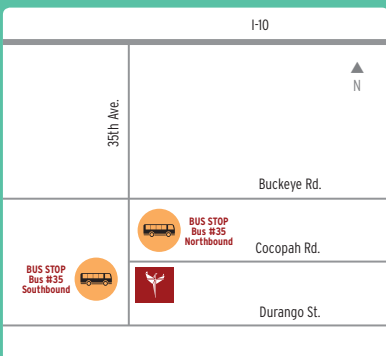

Map to Phoenix Rescue Mission's Community Services Center

1801 S. 35th Avenue • Phoenix, AZ 85009 • (602) 346-3384