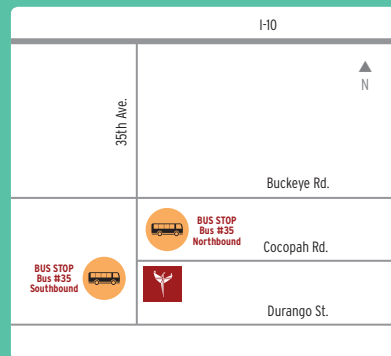

Map to Phoenix Rescue Mission's Community Services Center

1801 S. 35th Avenue • Phoenix, AZ 85009 • (602) 346-3384