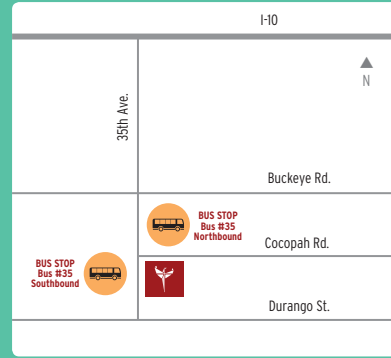

Map to Phoenix Rescue Mission's Community Services Center

1801 S. 35th Avenue • Phoenix, AZ 85009 • (602) 346-3384

Map to Phoenix Rescue Mission's Community Services Center

1801 S. 35th Avenue • Phoenix, AZ 85009 • (602) 346-3384