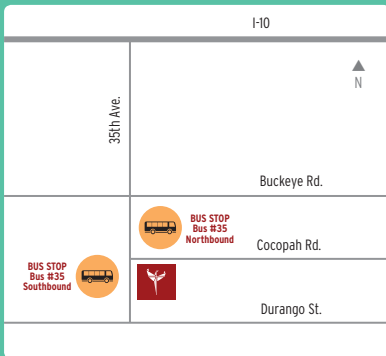

Map to Phoenix Rescue Mission's Community Services Center

1801 S. 35th Avenue • Phoenix, AZ 85009 • (602) 346-3384

Map to Phoenix Rescue Mission's Community Services Center

1801 S. 35th Avenue • Phoenix, AZ 85009 • (602) 346-3384