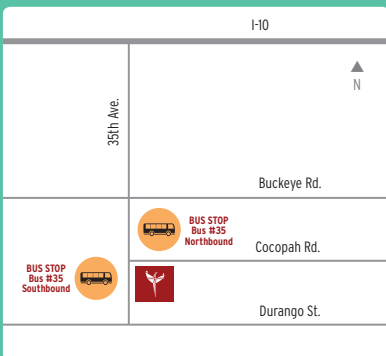

Map to Phoenix Rescue Mission's Community Services Center

1801 S. 35th Avenue • Phoenix, AZ 85009 • (602) 346-3384

Map to Phoenix Rescue Mission's Community Services Center

1801 S. 35th Avenue • Phoenix, AZ 85009 • (602) 346-3384