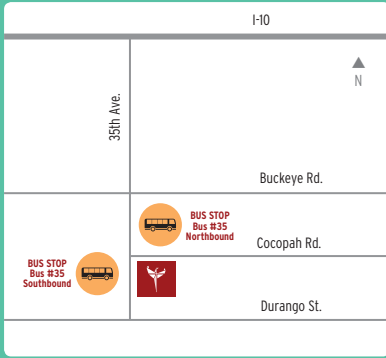

Map to Phoenix Rescue Mission's Community Services Center

1801 S. 35th Avenue • Phoenix, AZ 85009 • (602) 346-3384

Map to Phoenix Rescue Mission's Community Services Center

1801 S. 35th Avenue • Phoenix, AZ 85009 • (602) 346-3384