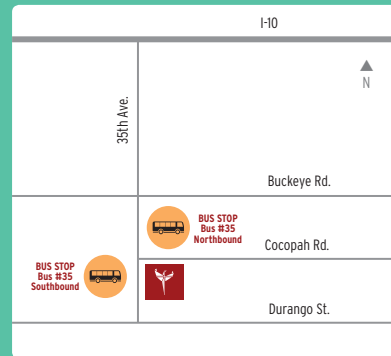

Map to Phoenix Rescue Mission's Community Services Center

1801 S. 35th Avenue • Phoenix, AZ 85009 • (602) 346-3384

Map to Phoenix Rescue Mission's Community Services Center

1801 S. 35th Avenue • Phoenix, AZ 85009 • (602) 346-3384