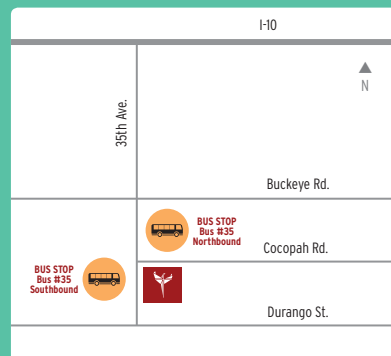

Map to Phoenix Rescue Mission's Community Services Center

1801 S. 35th Avenue • Phoenix, AZ 85009 • (602) 346-3384

Map to Phoenix Rescue Mission's Community Services Center

1801 S. 35th Avenue • Phoenix, AZ 85009 • (602) 346-3384