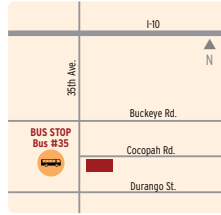

Dinner — 4:30 p.m. (sack meal distribution)

Phoenix Rescue Mission
1801 S. 35th Avenue • Phoenix, AZ 85009
(602) 346-3384

Meal Service Times

Monday thru Friday:

Breakfast — 6:30 a.m. to 8:00 a.m.

Lunch — 11:30 a.m. to 1 p.m.