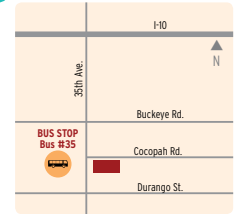

Phoenix Rescue Mission
1801 S. 35th Avenue • Phoenix, AZ 85009
(602) 346-3384

Meal Service Times

Monday thru Friday:

Breakfast — 6:30 a.m. to 8:00 a.m.

Lunch — 11:30 a.m. to 1 p.m.

Dinner — 4:30 p.m. to 6 p.m.

Weekends:

Breakfast — 8:00 a.m. to 9 a.m.

Lunch — 1:00 p.m. to 2 p.m.

Dinner — 4:30 p.m. (sack meal distribution)