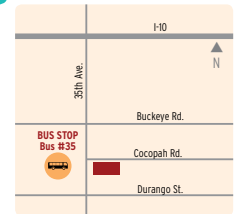

Phoenix Rescue Mission
1801 S. 35th Avenue • Phoenix, AZ 85009
(602) 346-3384

Meal Service Times

Monday thru Friday:

Breakfast — 6:30 a.m. to 8:00 a.m.

Lunch — 11:30 a.m. to 1 p.m.

Dinner — 4:30 p.m. to 6 p.m.

Weekends:

Breakfast — 8:00 a.m. to 9 a.m.

Lunch — 1:00 p.m. to 2 p.m.

Dinner — 4:30 p.m. (sack meal distribution)