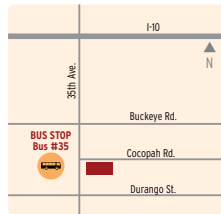

Dinner — 4:30 p.m. (sack meal distribution)

Phoenix Rescue Mission
1801 S. 35th Avenue • Phoenix, AZ 85009
(602) 346-3384

Meal Service Times

Monday thru Friday:

Breakfast — 6:30 a.m. to 8:00 a.m.

Lunch — 11:30 a.m. to 1 p.m.