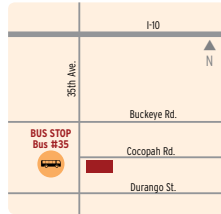

Dinner — 4:30 p.m. (sack meal distribution)

Phoenix Rescue Mission
1801 S. 35th Avenue • Phoenix, AZ 85009
(602) 346-3384

Meal Service Times

Monday thru Friday:

Breakfast — 6:30 a.m. to 8:00 a.m.

Lunch — 11:30 a.m. to 1 p.m.