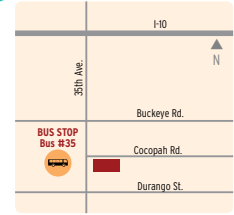

Phoenix Rescue Mission
1801 S. 35th Avenue • Phoenix, AZ 85009
(602) 346-3384

Meal Service Times

Monday thru Friday:

Breakfast — 6:30 a.m. to 8:00 a.m.

Lunch — 11:30 a.m. to 1 p.m.

Dinner — 4:30 p.m. to 6 p.m.

Weekends:

Breakfast — 8:00 a.m. to 9 a.m.

Lunch — 1:00 p.m. to 2 p.m.

Dinner — 4:30 p.m. (sack meal distribution)