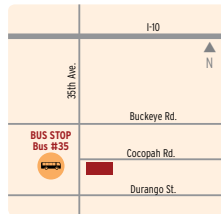

Dinner — 4:30 p.m. (sack meal distribution)

Phoenix Rescue Mission
1801 S. 35th Avenue • Phoenix, AZ 85009
(602) 346-3384

Meal Service Times

Monday thru Friday:

Breakfast — 6:30 a.m. to 8:00 a.m.

Lunch — 11:30 a.m. to 1 p.m.