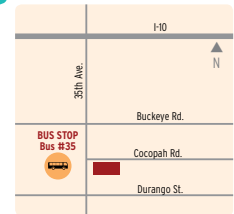

Phoenix Rescue Mission
1801 S. 35th Avenue • Phoenix, AZ 85009
(602) 346-3384